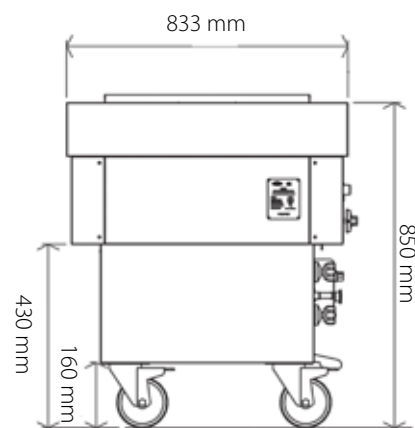

Mega Grill

GRESILVA®
a new grilling concept

Horizontal Grill mod GHPI 4F/1700 Fixed Grid

Dimensions:

1703mm (w) x 850mm (h) x 833mm (p)

Grill Area: 1476mm x 607mm

Weight: 307 kg

Thermal Flow: 50,4 kw

Type: A

Category: II_{2H3+}

Voltage: 230V

Electric Power: 44 W

Butane gas

Pressure - 28-30 mbar

Consumption- 3,9 kg/h

Propane gas

Pressure - 37 mbar

Consumption- 3,9 kg/h

Natural gas

Pressure - 20 mbar

Consumption- 5,3 m³/h

CE 0464