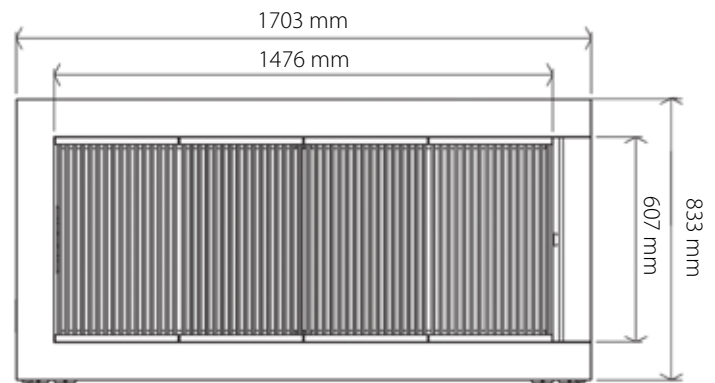

Mega Grill

GRESILVA®
a new grilling concept

Horizontal Grill mod GHPI 4F/1700 Fixed Grid

Dimensions:

1703mm (w) x 850mm (h) x 833mm (p)

Grill Area: 1476mm x 607mm

Weight: 307 kg

Thermal Flow: 50,4 kw

Type: A

Category: II_{2H3+}

Voltage: 230V

Electric Power: 44 W

Butane gas

Pressure - 28-30 mbar

Consumption- 3,9 kg/h

Propane gas

Pressure - 37 mbar

Consumption- 3,9 kg/h

Natural gas

Pressure - 20 mbar

Consumption- 5,3 m³/h

CE 0464