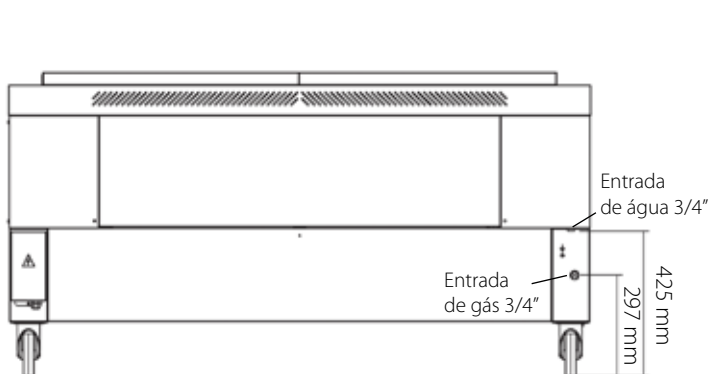

Mega Grill

GRESILVA®
a new grilling concept

Horizontal Grill mod GHPI 4F/1700 Fixed Grid

Dimensions:

1703mm (w) x 850mm (h) x 833mm (p)

Grill Area: 1476mm x 607mm

Weight: 307 kg

Thermal Flow: 50,4 kw

Type: A

Category: II_{2H3+}

Voltage: 230V

Electric Power: 44 W

Butane gas

Pressure - 28-30 mbar

Consumption- 3,9 kg/h

Propane gas

Pressure - 37 mbar

Consumption- 3,9 kg/h

Natural gas

Pressure - 20 mbar

Consumption- 5,3 m³/h

CE 0464