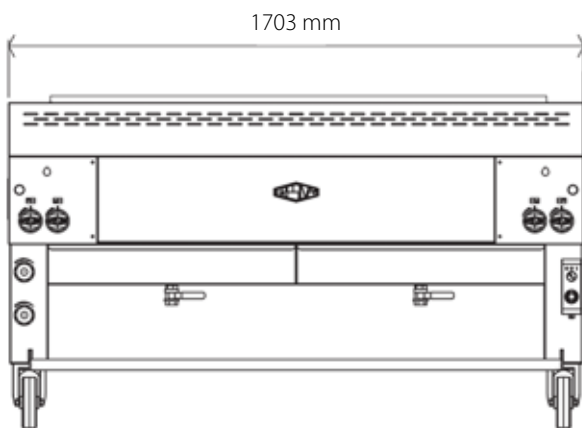

Mega Grill

GRESILVA®
a new grilling concept

Horizontal Grill mod GHPI 4F/1700 Fixed Grid

Dimensions:

1703mm (w) x 850mm (h) x 833mm (p)

Grill Area: 1476mm x 607mm

Weight: 307 kg

Thermal Flow: 50,4 kw

Type: A

Category: II_{2H3+}

Voltage: 230V

Electric Power: 44 W

Butane gas

Pressure - 28-30 mbar

Consumption- 3,9 kg/h

Propane gas

Pressure - 37 mbar

Consumption- 3,9 kg/h

Natural gas

Pressure - 20 mbar

Consumption- 5,3 m³/h

CE 0464