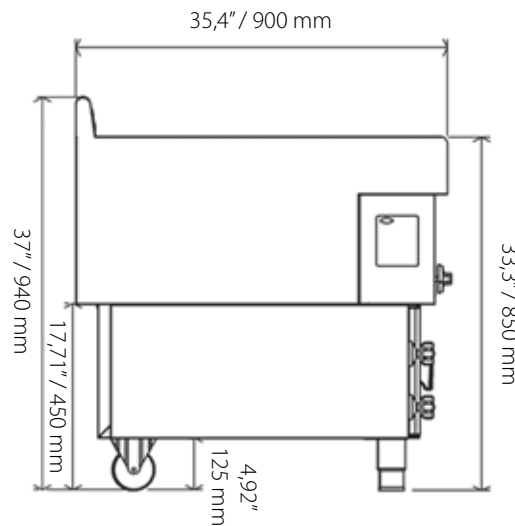

Horizontal Grill mod GHPI 2/750

Dimensions:

27,55" (L) x 33,3" (A) x 35,4" (P)

Grill area: 528mm x 737mm

Weight: 364lb

Electric Data:

Amp - 1,5 A

Voltage - 120V

Propane gas

Pressure - 9,8 in wc

Consumption - 80.000 BTU/hr

Natural gas

Pressure - 4,5 in wc

Consumption - 88.000 BTU/hr

Built in available

scraper

GRE.H8.G11
Half grid

Note: with connection device to the water inlet and the outlet to the grease box