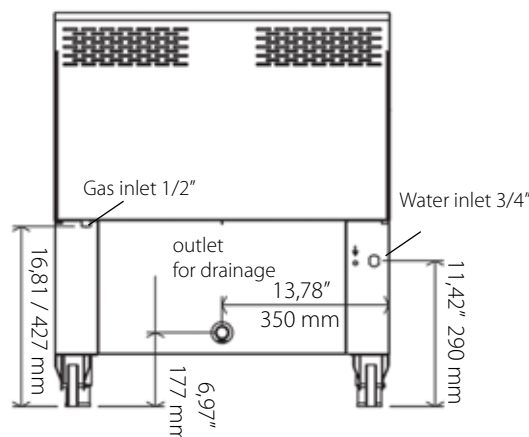

Horizontal Grill mod GHPI 2/750

Dimensions:

27,55" (L) x 33,3" (A) x 35,4" (P)

Grill area: 528mm x 737mm

Weight: 364lb

Electric Data:

Amp - 1,5 A

Voltage - 120V

Propane gas

Pressure - 9,8 in wc

Consumption - 80.000 BTU/hr

Natural gas

Pressure - 4,5 in wc

Consumption - 88.000 BTU/hr

Built in available

scraper

GRE.H8.G11
Half grid

Note: with connection device to the water inlet and the outlet to the grease box