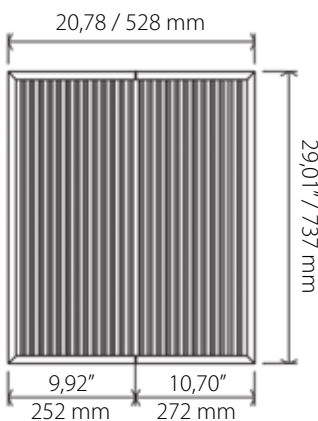

Note: with connection device to the water inlet and the outlet to the grease box