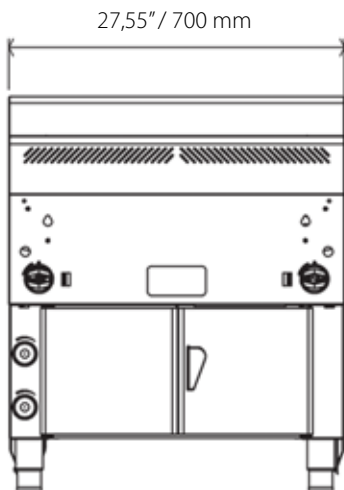

Horizontal Grill mod GHPI 2/750

Dimensions:

27,55" (L) x 33,3" (A) x 35,4" (P)

Grill area: 528mm x 737mm

Weight: 364lb

Electric Data:

Amp - 1,5 A

Voltage - 120V

Propane gas

Pressure - 9,8 in wc

Consumption - 80.000 BTU/hr

Natural gas

Pressure - 4,5 in wc

Consumption - 88.000 BTU/hr

Built in available

scraper

GRE.H8.G11
Half grid

Note: with connection device to the water inlet and the outlet to the grease box