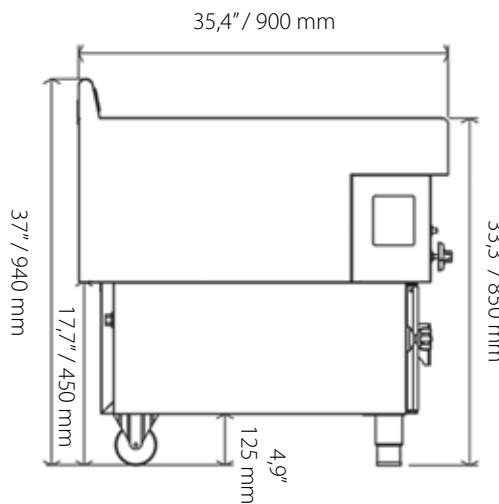

Horizontal Grill mod GHPI 2/700

Dimensions:

19,7" (w) x 33,7" (h) x 35,4" (p)

Weight: 293 lb

Electric Data:

Amp - 0,5
Voltage - 120V

Propane gas

Pressure - 9,8 in wc
Consumption - 66.000 BTU/hr

Natural gas

Pressure - 4,5 in wc
Consumption - 66.000 BTU/hr

Built in available

Note: with connection device to the water inlet and the outlet to the grease box