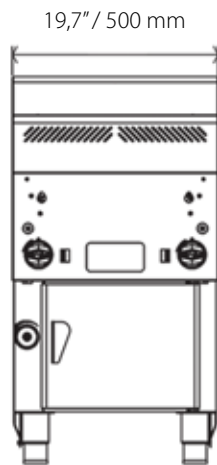

Horizontal Grill mod GHPI 2/700

Dimensions:

19,7" (w) x 33,7" (h) x 35,4" (p)

Weight: 293 lb

Electric Data:

Amp - 0,5
Voltage - 120V

Propane gas

Pressure - 9,8 in wc
Consumption - 66.000 BTU/hr

Natural gas

Pressure - 4,5 in wc
Consumption - 66.000 BTU/hr

Built in available

Note: with connection device to the water inlet and the outlet to the grease box