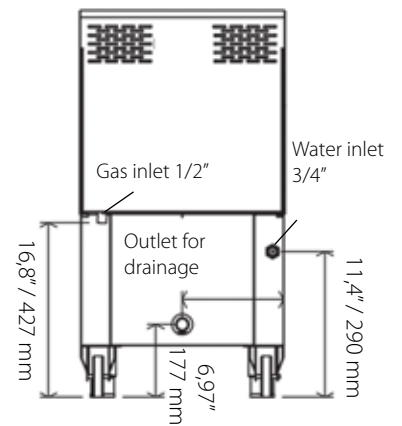

Horizontal Grill mod GHPI 2/700

Dimensions:

19,7" (w) x 33,7" (h) x 35,4" (p)

Weight: 293 lb

Electric Data:

Amp - 0,5
Voltage - 120V

Propane gas

Pressure - 9,8 in wc
Consumption - 66.000 BTU/hr

Natural gas

Pressure - 4,5 in wc
Consumption - 66.000 BTU/hr

Built in available

Note: with connection device to the water inlet and the outlet to the grease box